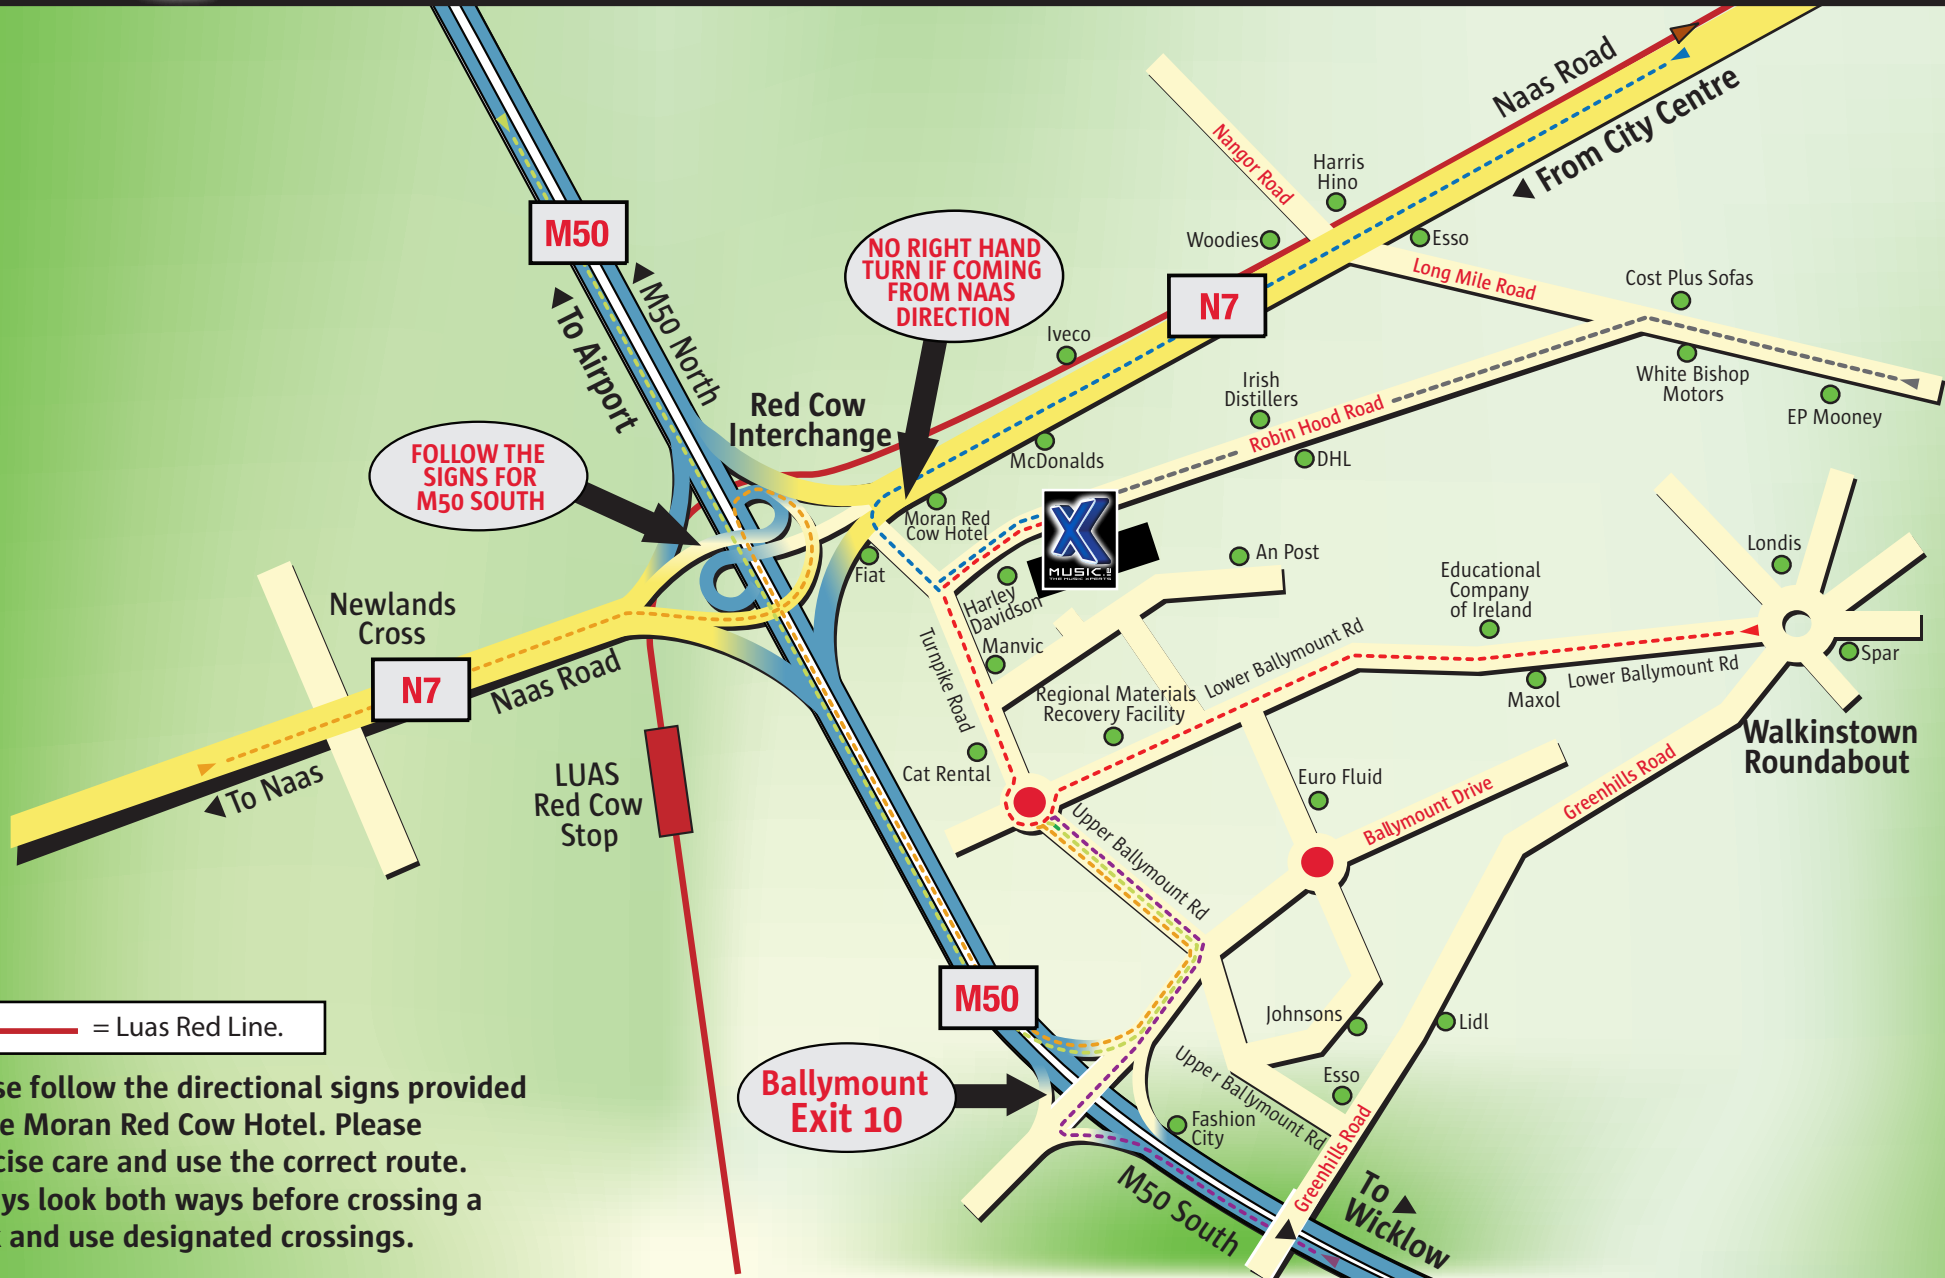

How to find

1&2 Red Cow Retail Centre,
Robin Hood Road, Dublin 22.
Tel: 01 4111100.
eMail: info@xmusic.ie
Web: www.xmusic.ie

— = Luas Red Line.

Please follow the directional signs provided to the Moran Red Cow Hotel. Please exercise care and use the correct route. Always look both ways before crossing a track and use designated crossings.